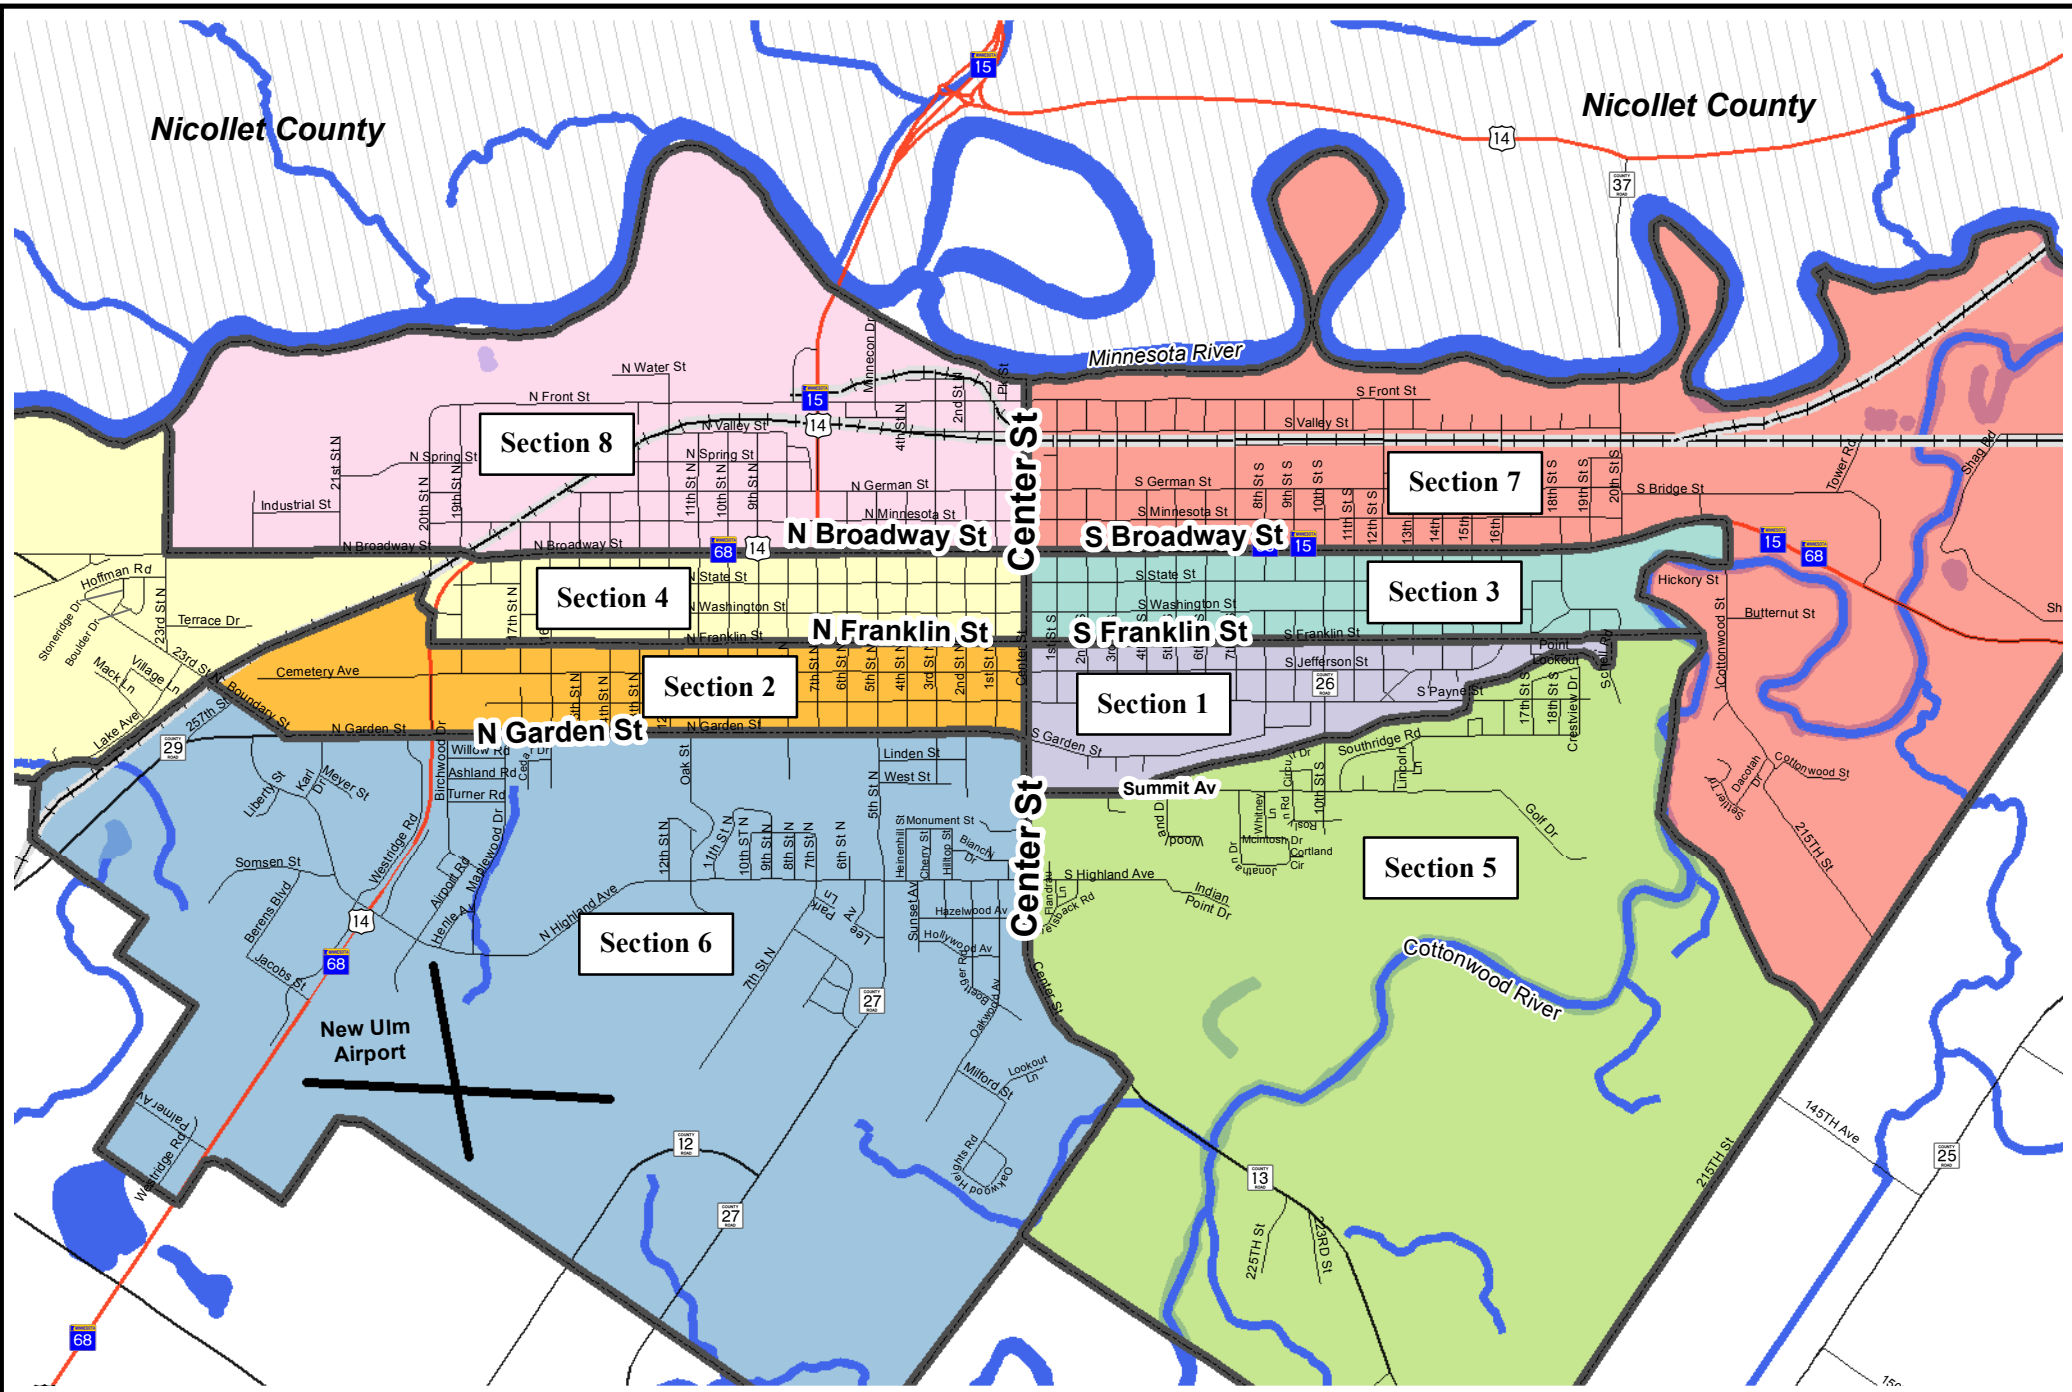

Last Updated: 12/10/2020

New Ulm Recycling Sections

Recycling Sections in New Ulm

2022 CURBSIDE RECYCLING SCHEDULE

New Ulm, Searles, Essig, Hanska & N.U. Mobile Village

Section 1 - Monday	
January	3,17,31
February	14,28
March	14,28
April	11,25
May	9,23
June	6,20
July	5*,18
August	1,15,29
September	12,26
October	10,24
November	7,21
December	5,19

Section 2- Tuesday	
January	4,18
February	1,15
March	1,15,29
April	12,26
May	10,24
June	7,21
July	6*,19
August	2,16,30
September	13,27
October	11,25
November	8,22
December	6,20

Section 3 - Thursday	
January	6,20
February	3,17
March	3,17,31
April	14,28
May	12,26
June	9,23
July	8*,21
August	4,18
September	1,15,29
October	13,27
November	10,25*
December	8,22

Section 4 - Friday	
January	7,21
February	4,18
March	4,18
April	1,15,29
May	13,27
June	10,24
July	8*,22
August	5,19
September	2,16,30
October	14,28
November	11,25*
December	9,23

Section 5 - Monday	
January	10,24
February	7,21
March	7,21
April	4,18
May	2,16,31*
June	13,27
July	11,25
August	8,22
September	6*,19
October	3,17,31
November	14,28
December	12,26

Section 10 - Wednesday (Hanska & N.U. Mobile Village)	
January	12,26
February	9,23
March	9,23
April	6,20
May	4,18
June	2*,15,29
July	13,27
August	10,24
September	8*,21,
October	5,19
November	2,16,30
December	14,28