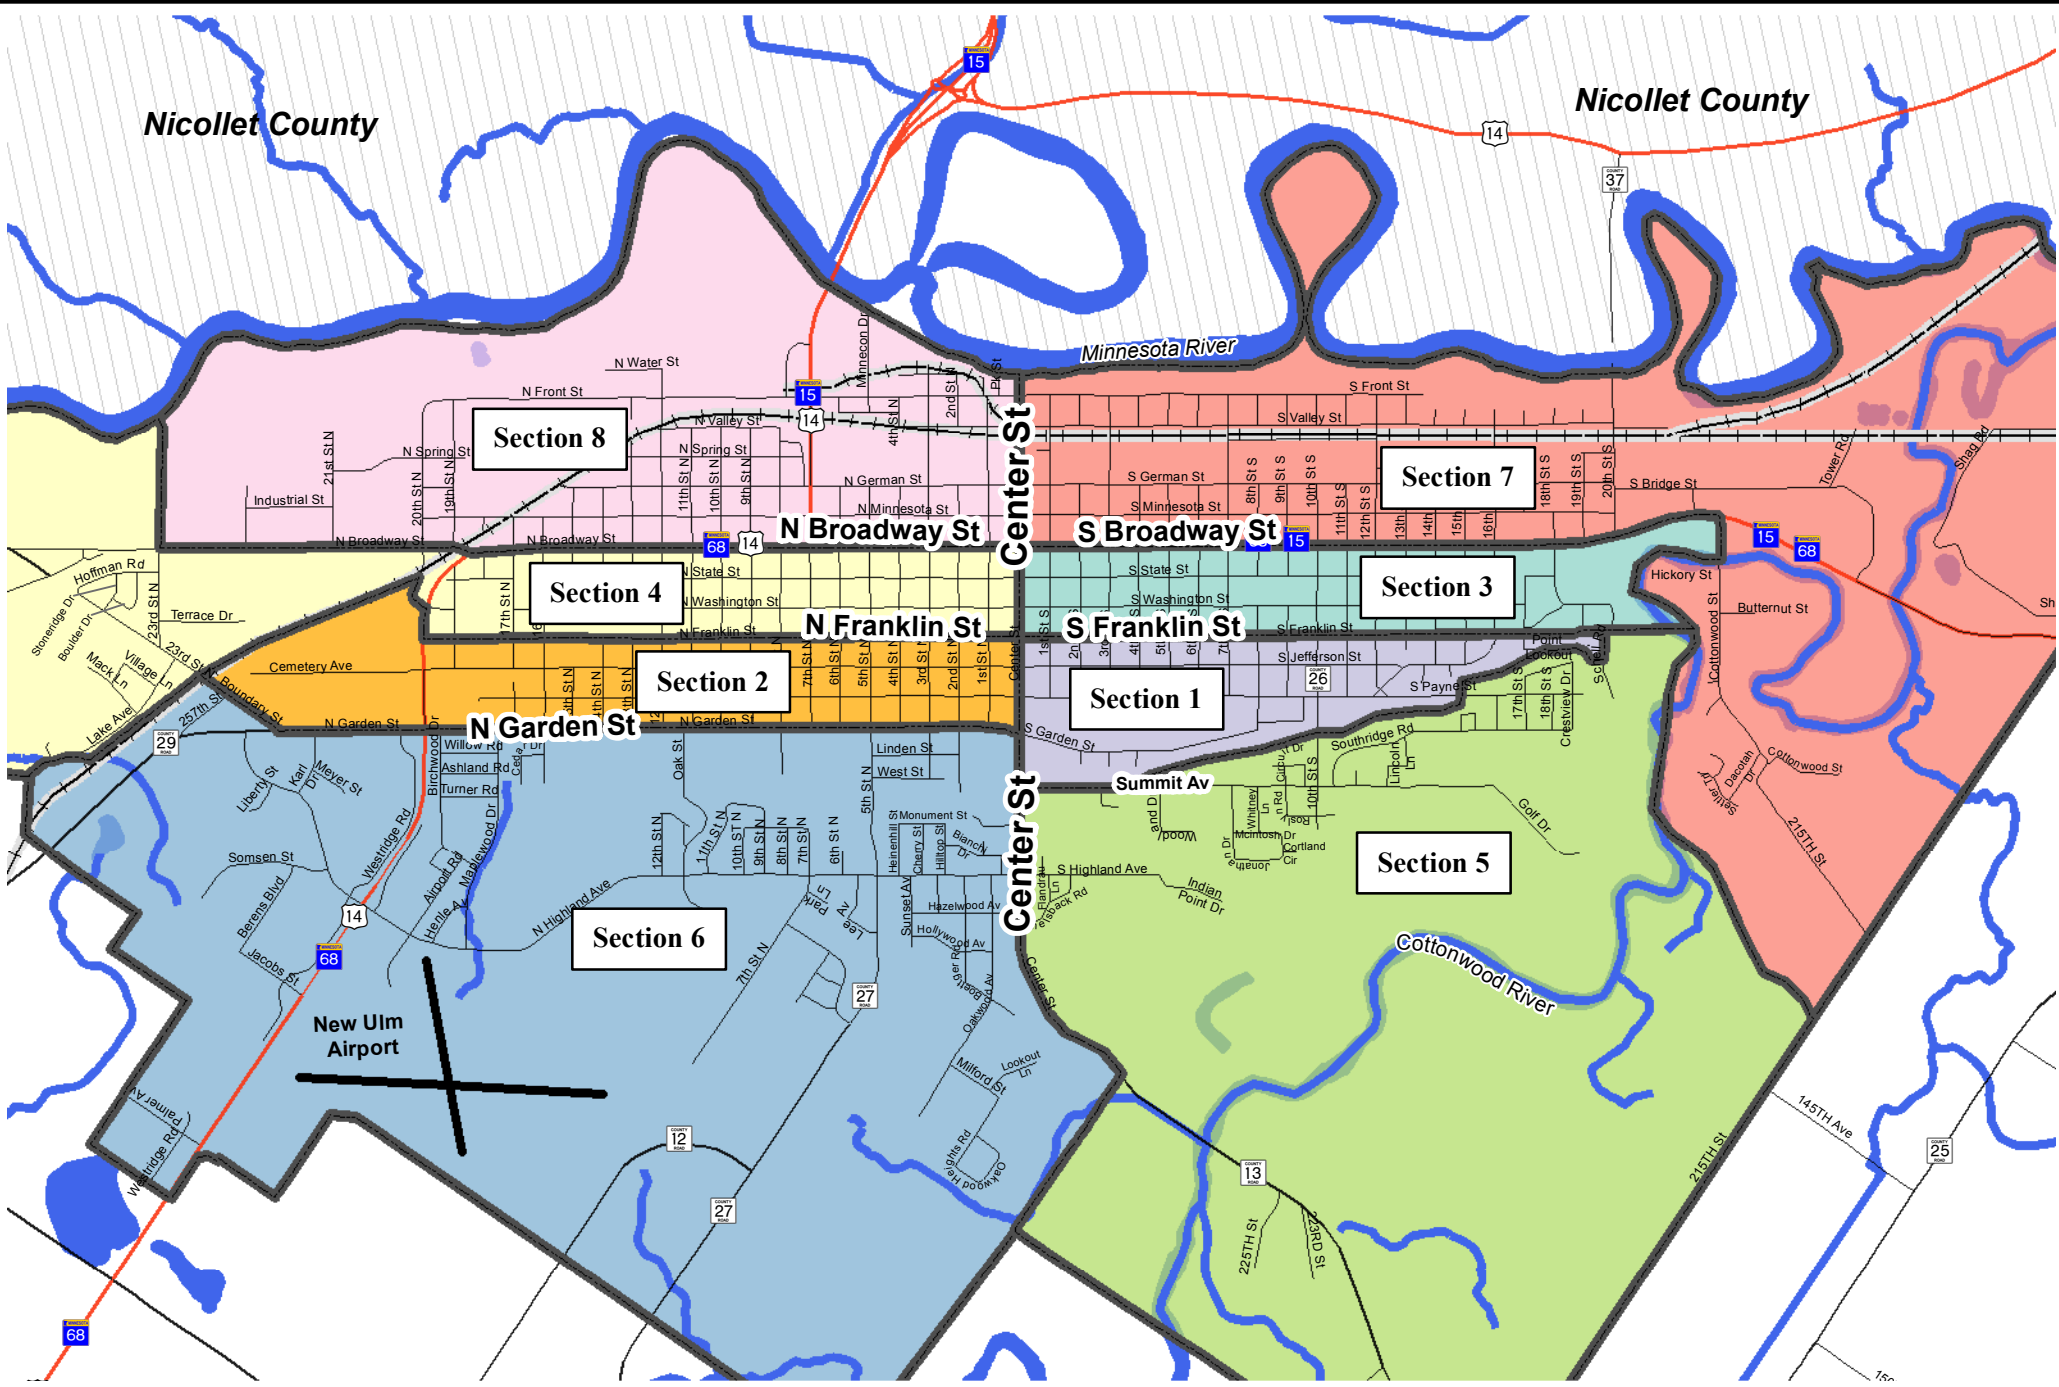

Last Updated: 12/10/2020

New Ulm Recycling Sections

Recycling Sections in New Ulm

2021 CURBSIDE RECYCLING SCHEDULE

New Ulm, Searles, Essig, Hanska & N.U. Mobile Village

Section 1 - Monday	
January	4,18
February	1,15
March	1,15,29
April	12,26
May	10,24
June	7,21
July	5,19
August	2,16,30
September	13,27
October	11,25
November	8,22
December	6,20

Section 2- Tuesday	
January	5,19
February	2,16
March	2,16,30
April	13,27
May	11,25
June	8,22
July	6,20
August	3,17,31
September	14,28
October	12,26
November	9,23
December	7,21

Section 3 - Thursday	
January	7,21
February	4,18
March	4,18
April	1,15,29
May	13,27
June	10,24
July	8,22
August	5,19
September	2,16,30
October	14,28
November	11,26*
December	9,23

Section 6 - Tuesday	
January	12,26
February	9,23
March	9,23
April	6,20
May	4,18
June	2*,15,29
July	13,27
August	10,24
September	8*,21
October	5,19
November	2,16,30
December	14,28

Section 7-Thursday	
January	14,28
February	11,25
March	11,25
April	8,22
May	6,20
June	4*,17
July	1,15,29
August	12,26
September	10*,23
October	7,21
November	4,18
December	2,16,30

Section 9 - Wednesday (Searles/Essig)	
January	6,20
February	3,17
March	3,17,31
April	14,28
May	12,26
June	9,23
July	7,21
August	4,18
September	1,15,29
October	13,27
November	10,24
December	8,22

Section 10 - Wednesday (Hanska & N.U. Mobile Village)	
January	13,27
February	10,24
March	10,24
April	7,21
May	5,19
June	3*,16,30
July	14,28
August	11,25
September	9*,22
October	6,20
November	3,17
December	1,15,29